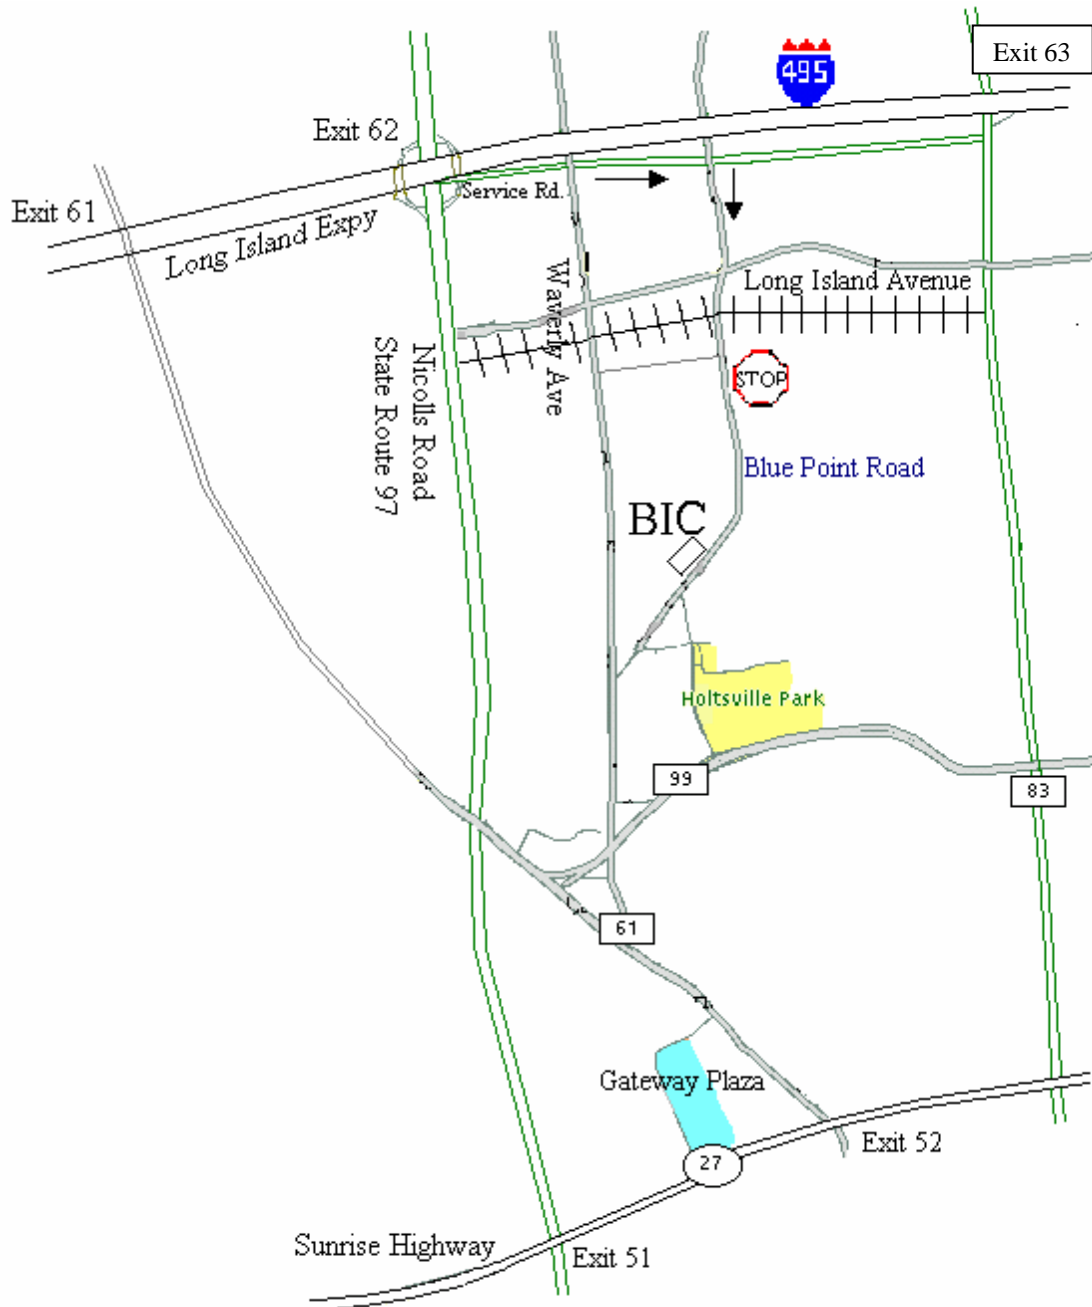

# How To Get To Brookhaven Instruments Corporation

750 Blue Point Road, Holtsville, NY 11742-1896 U.S.A.

Tel: +1(631)758-3200 Fax: +1(631)758-3255

Take the Long Island Expressway (Rt. 495) East to Exit 62.

**STAY ON THE SERVICE ROAD FOR TWO LIGHTS.**

At the second traffic light, make a right turn (South) onto Blue Point Road.

Continue straight through the traffic light, over the railroad tracks and through

the stop sign.

Brookhaven Instruments is 0.7 miles on the right.