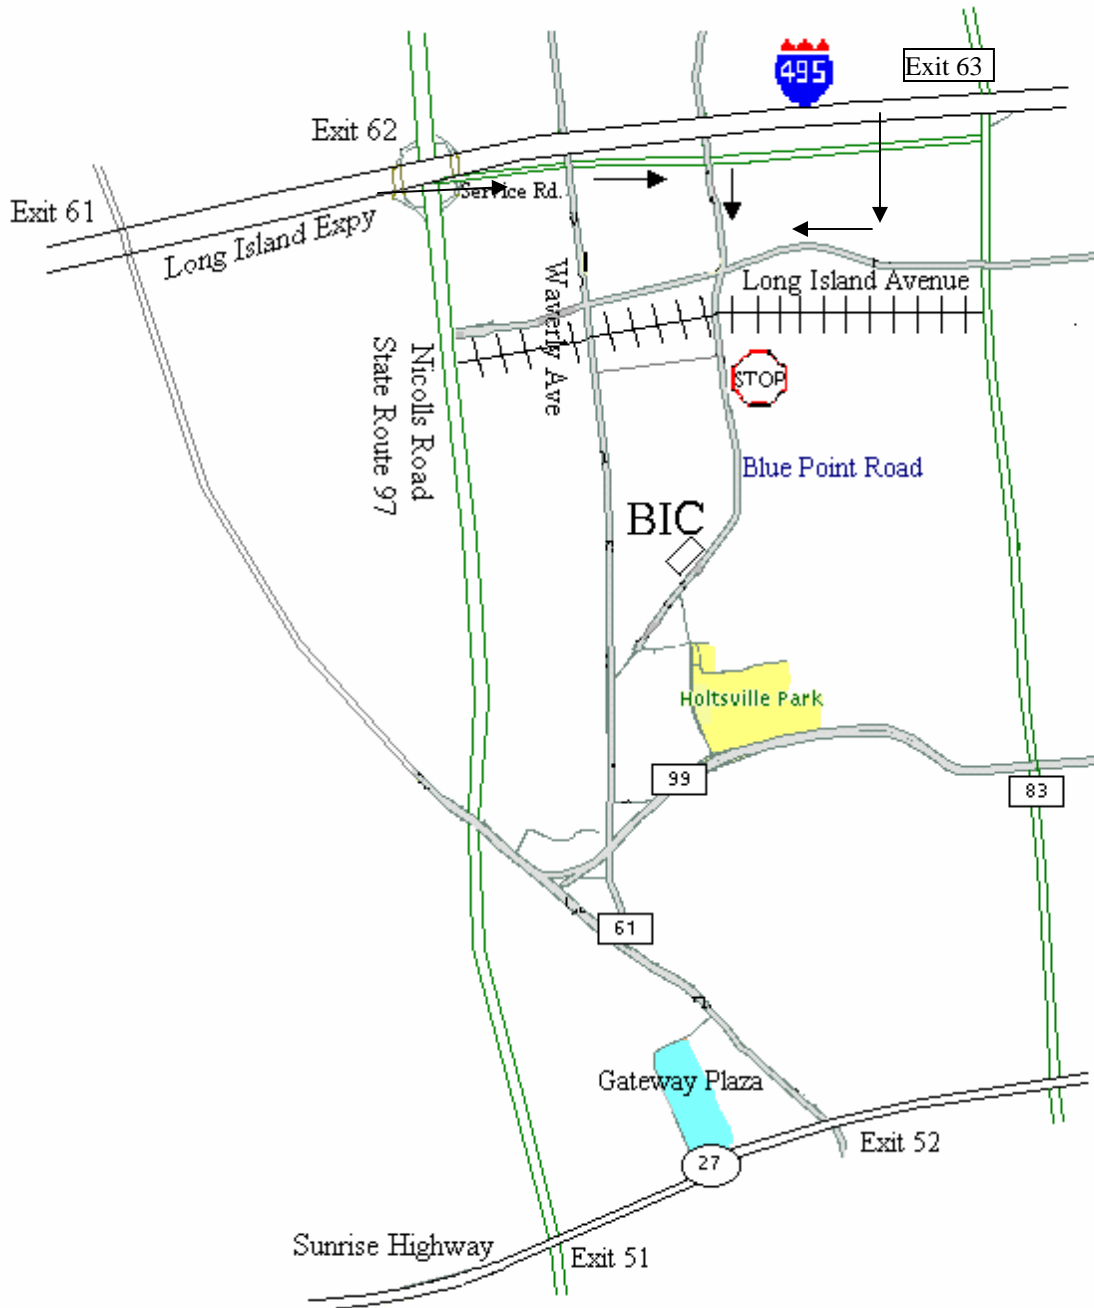

How To Get To Brookhaven Instruments Corporation
750 Blue Point Road, Holtsville, NY 11742-1896 U.S.A.
Tel: +1(631)758-3200 Fax: +1(631)758-3255

Directions for approach from the East

Take the Long Island Expressway (Rt. 495) West to Exit 63 (Nth Ocean Ave, Rte 83).

At the end of the off ramp turn left at the light and go south on Rte 83 for two more traffic lights.

At the second traffic light, just before the RR overpass, make a right turn onto Long Island Ave. Follow Long Is. Avenue for one mile to the traffic light at the intersection with Blue Point Road.

Turn Left

Continue straight through the traffic light, over the railroad tracks and through the stop sign.

Brookhaven Instruments is 0.7 miles on the right.